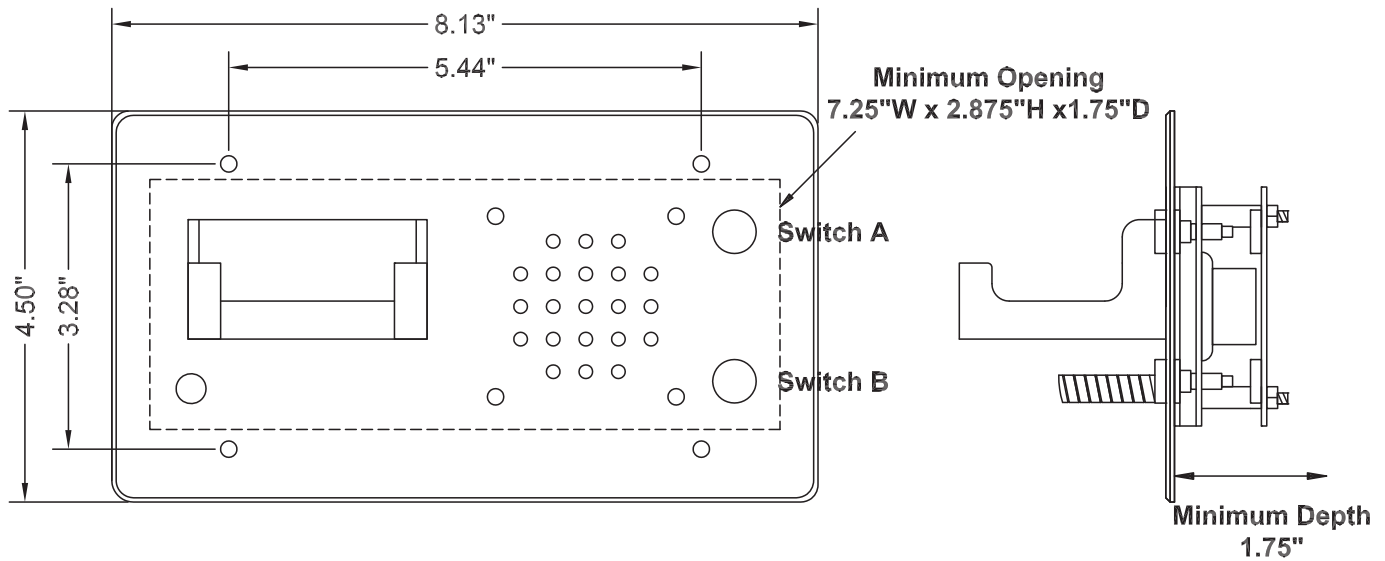

Specifications

Physical	8.125" W x 4.5" H x 1.75" D (206 mm x 114mm x 45 mm)
Faceplate	
Heavy duty	11 ga brushed stainless steel
Environmental	
Operating temperature	32 to 122 °F (0 to 50 °C)
Storage temperature	-40 to 158 °F (-40 to 70 °C)
Humidity	0 to 95 % non-condensing
Field Connections	4 pin MTA100 connector
Cabling	2 22 ga shielded twisted pair