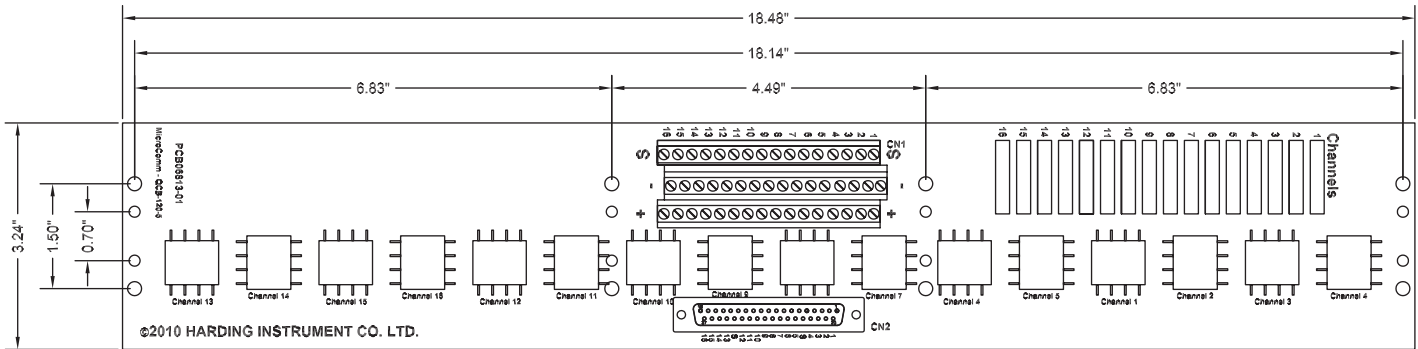

MicroComm

QCB-120-5, QCB-120-7 Quick Connect Board

Description

The QCB-120 Quick Connect Boards are used with MicroComm DXL intercom systems to simplify the field wiring when connecting stations to an exchange. The QCB-120 has a female DB connector and a terminal block arranged in tiers. One end of an interface cable, with two male DB connectors (one on each end), plugs into the station audio card and the other into the QCB-120. The shielded pairs (audio lines) from the speakers connect to a 16 channel 3 tier terminal block (with screw clamp terminals) on the QCB-120.

The QCB-120-5 and QCB-120-7 have an audio transformer for each channel that matches the 25 Vrms audio output from a SCC-300 to the speaker. The QCB-120-5 is used with DXL SCC-300 to terminate audio field wiring from 45 ohm speakers, and the QCB-120-7 is used with DXL SCC-300 to terminate audio field wiring from 8 ohm speakers.

Features

- save costs with reduced field wiring time
- simplified interconnection reduces wiring errors
- all speakers connected to numbered terminals and numbered designation strips
- simplified troubleshooting wiring faults
- QCB-120-5 and QCB-120-7 can be backboard mounted, snap in track*, or mounted on a DIN rail**

Field Connections

Intercom stations screw clamp terminals
Exchange double ended cable
(DB 37 male connector at QCB)

*snap in track (Elkor TR3 or Curtis TR3)

** Din rail (Wago 210 Series with 209-188 Mounting foot)