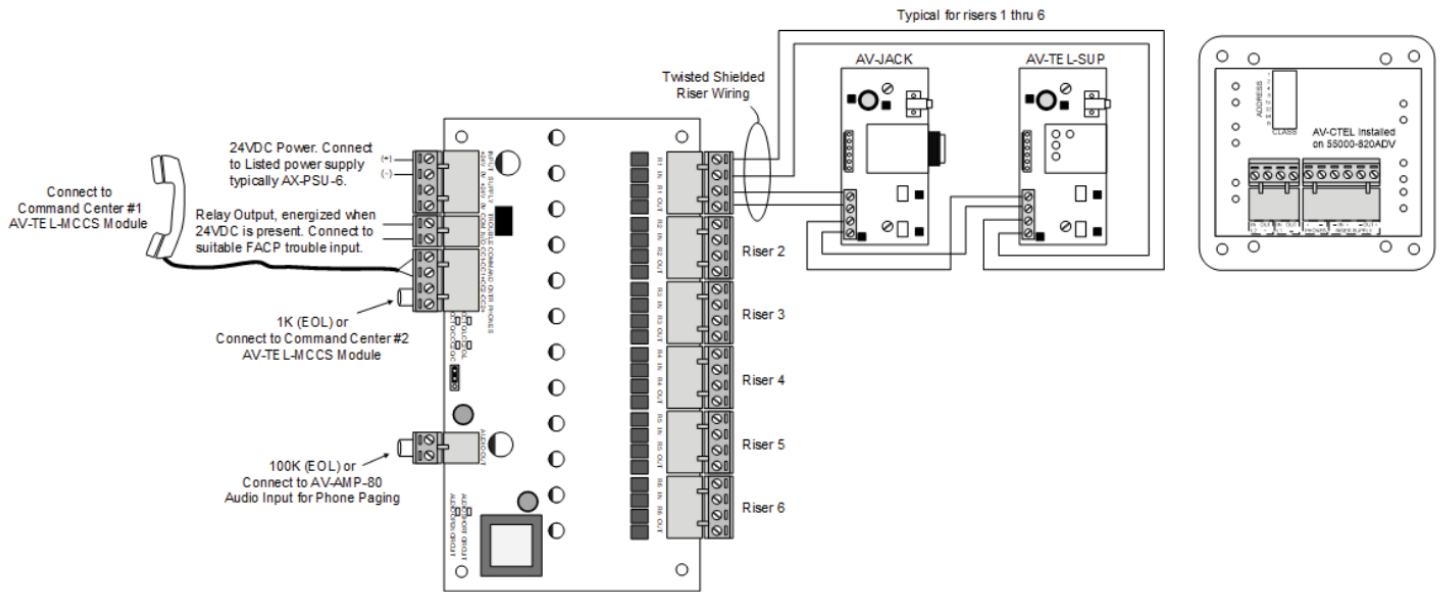

Wiring Diagram

Order Codes and Options

AV-TEL-RISE6	6-Way Firefighter Telephone Riser Module
AV-TEL6-REM*	Remote Enclosure with AV-TEL-RISE6 module and AX-PSU-6 Power Supply Charger
AX-DCF	DC Supply Filter Module

* Add suffix-G to part number for gray color

Check if this document is up to date | Give us feedback

9564 Yellowhead Trail NW, Edmonton AB, T5G 0W4, Canada T: 1 (866) 462-7100 E: info@harding-tech.com W: www.harding-tech.com

As our policy is one of constant product improvement the right is therefore reserved to modify product specifications without prior notice.