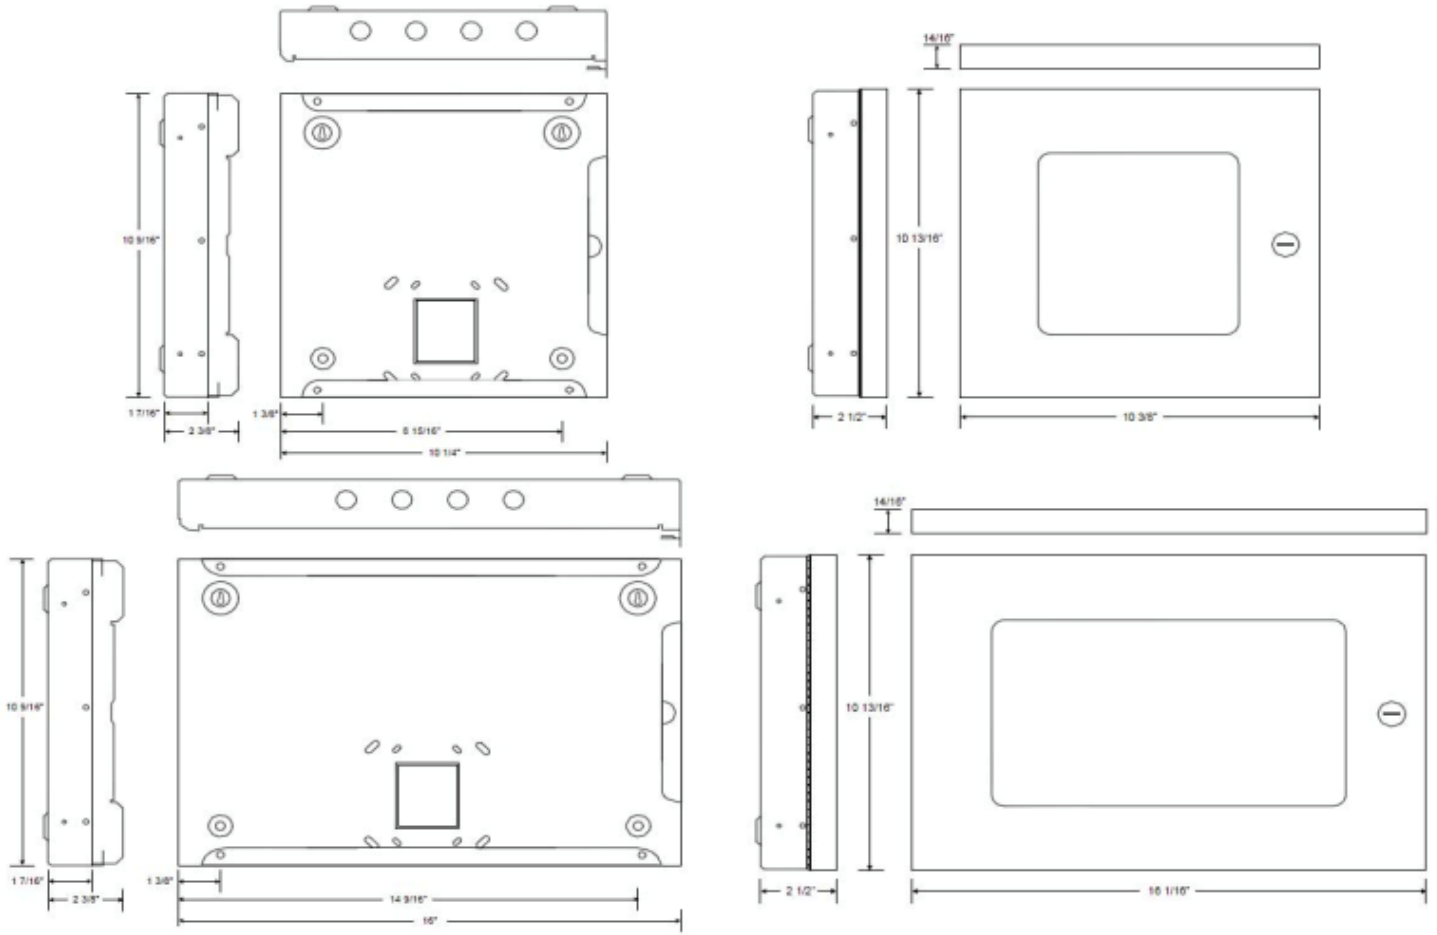

Order Codes and Options

CAX-LZA-CAB1	Single Aperture, Local Zone Annunciator Enclosure
CAX-LZA-CAB2	Dual Aperture, Local Zone Annunciator Enclosure
	Options
CAX-LZA-CAB1-TR	Semi-Flush Mount, Local Zone Annunciator CAB1, Trim Ring
CAX-LZA-CAB2-TR	Semi-Flush Mount, Local Zone Annunciator CAB2, Trim Ring

* For gray enclosure, add the suffix "G" to the part number.

Check if this document is up to date | Give us feedback

9564 Yellowhead Trail NW, Edmonton AB, T5G 0W4, Canada T: 1 (866) 462-7100 E: info@harding-tech.com W: www.harding-tech.com

As our policy is one of constant product improvement the right is therefore reserved to modify product specifications without prior notice.