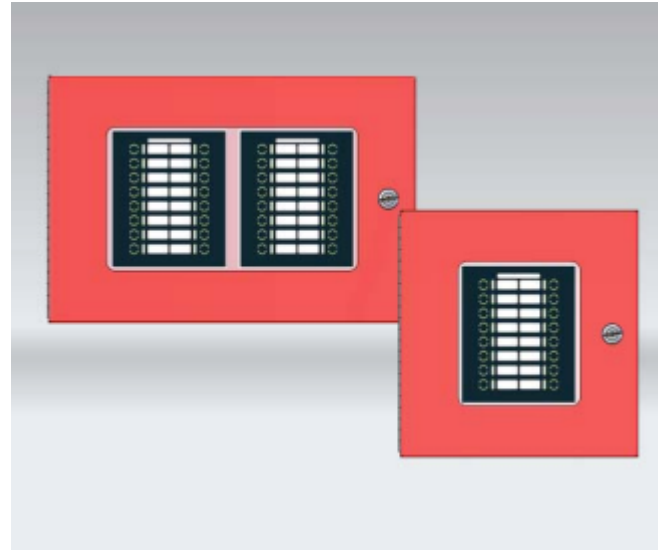

Axis^{AX}

Local Zone Annunciator Enclosures

Often fire alarm applications call for LED type annunciation, and in some cases, control functionality located remotely from the fire alarm control panel. In these circumstances, it is essential that the annunciator be fully supervised, adequately protected in a locked enclosure and be attractive in appearance. With these requirements in mind, Advanced developed its CAX-LZACAB series of enclosures

The CAX-LZA-CAB series enclosures provide superior flexibility and customization to an Axis AX Series Intelligent Fire Alarm Control Panel installation, the enclosures (CAX-LZA-CAB1 and CAX-LZA-CAB2) provide for remote usage of Advanced switch LED modules, CAX-ASW-16, CAX-I/O-48, CAX-LED16RY, CAX-LED32R and CAX-LED32Y. Available in two (2) configurations, cabinet styles 1 and 2, and four (4) model types for gray and red color, the AX-LZA-CAB series enclosures can accommodate any remote LED annunciation and/or control requirement.

The CAX-LZA-CAB1 Local Zone Annunciator Enclosure is designed to hold a single Advanced switch LED module.

The CAX-LZA-CAB2 Local Zone Annunciator Enclosure is designed to hold up to two Advanced switch LED modules. Within this enclosure, modules can be mixed and matched to suit the installation application.

The CAX-LZA-CAB1 and CAX-LZA-CAB2 enclosures are designed to be surface or semi-flush mounted with optional trimming (CAX-LZA-CAB1-TR or CAX-LZA-CAB2-TR). In addition, the enclosures can also be mounted to a 4" double gang electrical box and are available in either red or gray color.