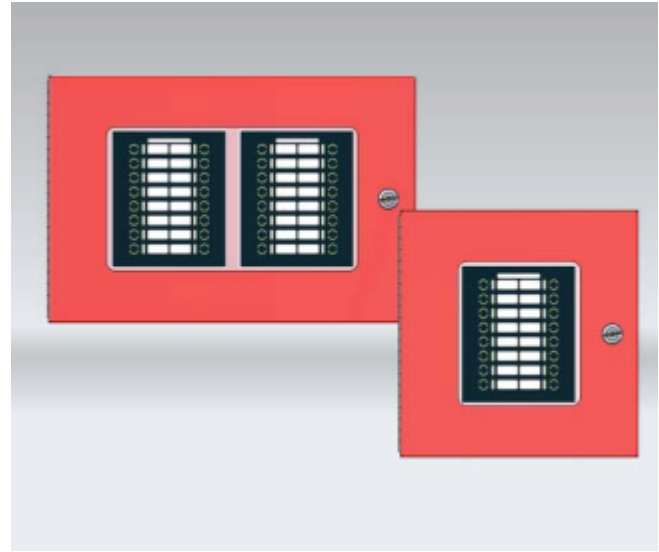

Axis^{AX}

Local Zone Annunciator Enclosures

Often fire alarm applications call for LED type annunciation, and in some cases, control functionality located remotely from the fire alarm control panel. In these circumstances, it is essential that the annunciator be fully supervised, adequately protected in a locked enclosure and be attractive in appearance. With these requirements in mind, Advanced developed its AX-LZACAB series of enclosures

The AX-LZA-CAB series enclosures provide superior flexibility and customization to an Axis AX Series Intelligent Fire Alarm Control Panel installation, the enclosures (AX-LZA-CAB1 and AX-LZA-CAB2) provide for remote usage of Advanced switch LED modules, AX-ASW-16, AX-I/O-48, AX-LED16RY, AX-LED32R and AX-LED32Y. Available in two (2) configurations, cabinet styles 1 and 2, and four (4) model types for gray and red color, the AX-LZA-CAB series enclosures can accommodate any remote LED annunciation and/or control requirement.

The AX-LZA-CAB1 Local Zone Annunciator Enclosure is designed to hold a single Advanced switch LED module.

The AX-LZA-CAB2 Local Zone Annunciator Enclosure is designed to hold up to two Advanced switch LED modules. Within this enclosure, modules can be mixed and matched to suit the installation application.

Features

- Compact, Attractive Appearance
- Keyed (CAT30) to match Axis AX Series FACP
- Designed for Remote System Annunciation & Control
- Locked Hinged Front Door Access
- Easy to Install
- Surface or Semi-Flush Mounting
- 16 Gauge Steel Construction
- Available in Red or Gray Color
- Four (4) 5/8" Knockouts
- Optional 4" Double Gang Electrical Box Mounting