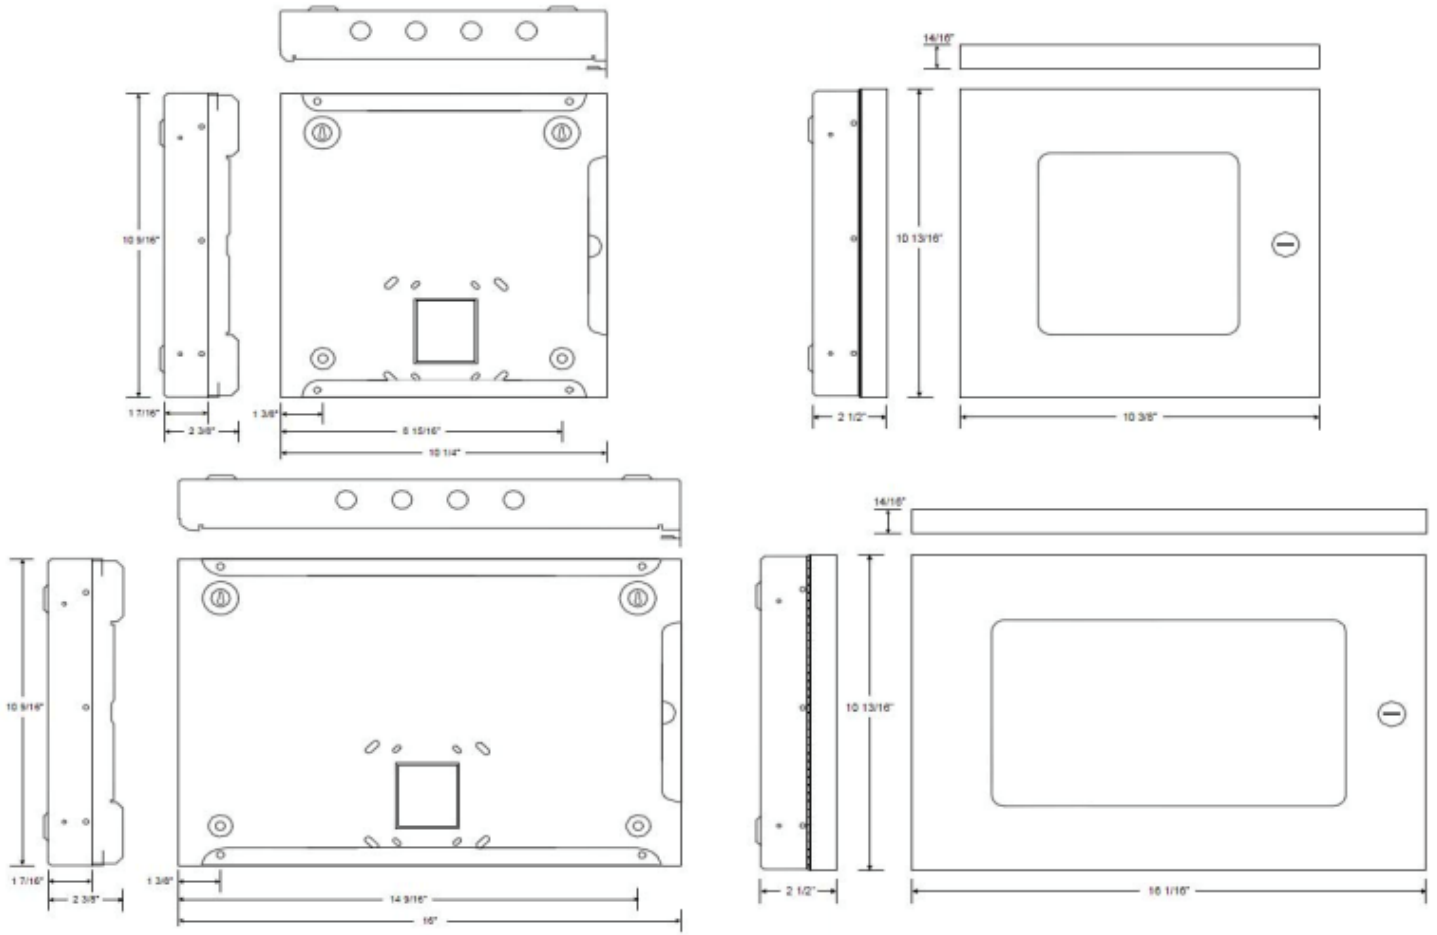

Order Codes and Options

AX-LZA-CAB1	Single Aperture, Local Zone Annunciator Enclosure
AX-LZA-CAB2	Dual Aperture, Local Zone Annunciator Enclosure
	Options
AX-LZA-CAB1-TR	Semi-Flush Mount, Local Zone Annunciator CAB1, Trim Ring
AX-LZA-CAB2-TR	Semi-Flush Mount, Local Zone Annunciator CAB2, Trim Ring

* For gray enclosure, add the suffix "G" to the part number.

Check if this document is up to date | Give us feedback

9564 Yellowhead Trail NW, Edmonton AB, T5G 0W4, Canada T: 1 (866) 462-7100 E: info@harding-tech.com W: www.harding-tech.com

As our policy is one of constant product improvement the right is therefore reserved to modify product specifications without prior notice.